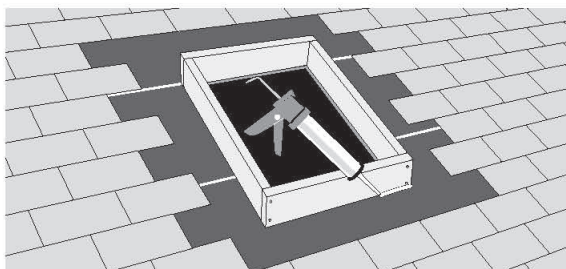

USING A 2" x 4" CURB?

If using a 2" x 4" curb, **ALL** flashing pieces **MUST** be cut down to a height of 3 3/4" using tin snips. Use caution when handling sharp edges of cut pieces.

NOTE: This Curb Mount Step Flashing installation instructions should be used along with the installations instructions that came with your Kennedy Curb Mount Skylight. Please refer to those instructions for additional installation steps.

CAUTION: Do NOT use step flashing on tar and gravel roof installations.

STEP ONE - INSTALL CURB

Accurately line up the pre-built curb with the rough opening and nail securely to roof deck. Kennedy Skylights recommends using a 2" x 6" curb. Caulk all seams around the curb liberally with sealant.