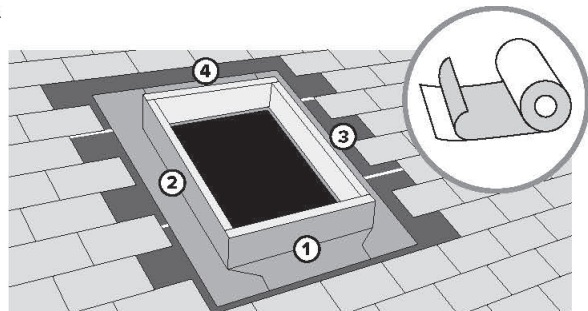

USING A 2" x 4" CURB?

If using a 2" x 4" curb, **ALL** flashing pieces **MUST** be cut down to a height of 3 3/4" using tin snips. Use caution when handling sharp edges of cut pieces.

NOTE: This Curb Mount Step Flashing installation instructions should be used along with the installations instructions that came with your Kennedy Curb Mount Skylight. Please refer to those instructions for additional installation steps.

CAUTION: Do NOT use step flashing on tar and gravel roof installations.

STEP ONE - INSTALL CURB

Accurately line up the pre-built curb with the rough opening and nail securely to roof deck. Kennedy Skylights recommends using a 2" x 6" curb. Caulk all seams around the curb liberally with sealant.

STEP TWO - INSTALL INSTALLATION TAPE

Cut (2) pieces of installation tape (F) 12" longer than the width of the curb and (2) pieces 12" longer than the length of the curb. Starting at the front (sill), wrap the curb and roof deck with installation tape to extend 6" on each side. Wrap the left side, right side and back (head) areas with the installation tape.