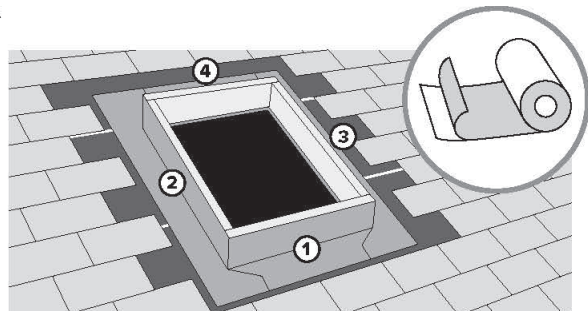

USING A 2" x 4" CURB?

If using a 2" x 4" curb, **ALL** flashing pieces **MUST** be cut down to a height of 3 3/4" using tin snips. Use caution when handling sharp edges of cut pieces.

NOTE: This Curb Mount Step Flashing installation instructions should be used along with the installations instructions that came with your Kennedy Curb Mount Skylight. Please refer to those instructions for additional installation steps.

CAUTION: Do NOT use step flashing on tar and gravel roof installations.

STEP ONE - INSTALL CURB

Accurately line up the pre-built curb with the rough opening and nail securely to roof deck. Kennedy Skylights recommends using a 2" x 6" curb. Caulk all seams around the curb liberally with sealant.