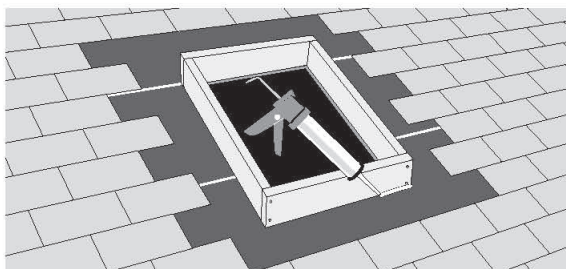

Materials and Tools Needed:

- Kennedy Curb Mount Skylight
- Pre-Built Curb - 2" x 6" recommended
- Adhesive Roof Membrane
- Caulking Gun
- Common Nails
- Drill
- Hammer
- Roofing Nails
- Safety Glasses
- Sealant
- Tin Snips

USING A 2" x 4" CURB?

If using a 2" x 4" curb, **ALL** flashing pieces **MUST** be cut down to a height of 3 3/4" using tin snips. Use caution when handling sharp edges of cut pieces.

NOTE: This Curb Mount Step Flashing installation instructions should be used along with the installations instructions that came with your Kennedy Curb Mount Skylight. Please refer to those instructions for additional installation steps.

CAUTION: Do NOT use step flashing on tar and gravel roof installations.

STEP ONE - INSTALL CURB

Accurately line up the pre-built curb with the rough opening and nail securely to roof deck. Kennedy Skylights recommends using a 2" x 6" curb. Caulk all seams around the curb liberally with sealant.