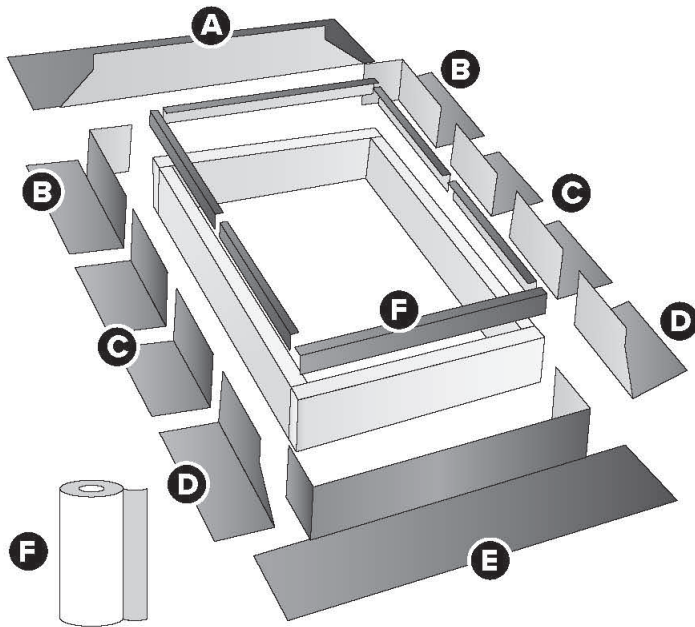

Curb Mount Step Flashing Installation Instructions

IMPORTANT: Please read the ENTIRE instructions before beginning. This Curb Mount Step Flashing Kit **MUST** be installed with the Kennedy Curb Mount Skylight in order to qualify for the Lifetime Leakproof Warranty. Failure to follow the instructions will void the Warranty.

**LIMITED
LIFETIME
WARRANTY**
FRANCIS SKYLIGHTS

INSTALLATION SHOULD ONLY BE COMPLETED BY INDIVIDUALS SKILLED WITH THE NECESSARY TOOLS FOR INSTALLATION. IF YOU DOUBT YOUR SKILLS, PLEASE CONSULT A QUALIFIED INSTALLER.